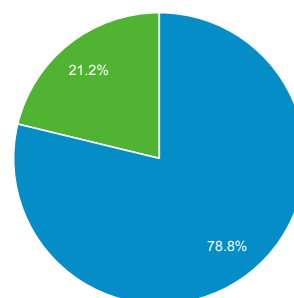

Jun 20, 2016 - Jul 20, 2016

Audience Overview

All Users
100.00% Sessions

Overview

■ New Visitor ■ Returning Visitor

City	Sessions	% Sessions
1. Boston	7,644	9.33%
2. New York	6,036	7.37%
3. Hartford	4,794	5.85%
4. New Haven	3,995	4.88%
5. Waterbury	1,771	2.16%
6. Manchester	1,408	1.72%
7. Stamford	1,264	1.54%
8. Wallingford	1,171	1.43%
9. Danbury	1,160	1.42%
10. Bridgeport	1,130	1.38%