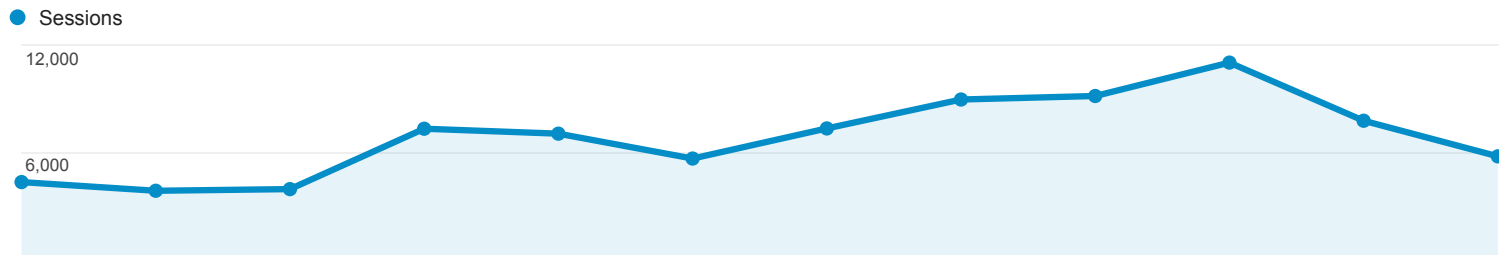

Jun 20, 2016 - Jul 20, 2016

Audience Overview

All Users
100.00% Sessions

Overview

■ New Visitor ■ Returning Visitor

City	Sessions	% Sessions
1. Boston	7,644	9.33%
2. New York	6,036	7.37%
3. Hartford	4,794	5.85%
4. New Haven	3,995	4.88%
5. Waterbury	1,771	2.16%
6. Manchester	1,408	1.72%
7. Stamford	1,264	1.54%
8. Wallingford	1,171	1.43%
9. Danbury	1,160	1.42%
10. Bridgeport	1,130	1.38%